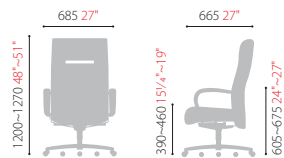

Executive Chairs CH3100 Series

Synchronized Tilt, Locking

Adjustable Lumbar Support

Auto-return Center Pole

CH3100 series

CH3100Z

High Back

- Synchronized Tilt
- Multi Lock
- Adjustable Lumbar Support

CH3101Z

Mid Back

- Synchronized Tilt
- Multi Lock

CH3121Z

Mid Back / Auto Return

- Synchronized Tilt
- Multi Lock
- Auto Return

Genuine Leather

L096