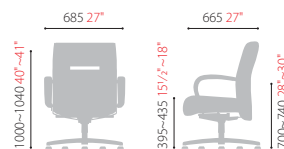

CH3101Z

Mid Back

- Synchronized Tilt
- Multi Lock

CH3121Z

Mid Back / Auto Return

- Synchronized Tilt
- Multi Lock
- Auto Return

Genuine Leather

L096