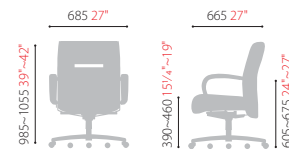

Executive Chairs CH3100 Series

Synchronized Tilt, Locking

Adjustable Lumbar Support

Auto-return Center Pole

CH3100 series

CH3100Z

High Back

- Synchronized Tilt
- Multi Lock
- Adjustable Lumbar Support

CH3101Z

Mid Back

- Synchronized Tilt
- Multi Lock

CH3121Z

Mid Back / Auto Return

- Synchronized Tilt
- Multi Lock
- Auto Return

Genuine Leather

L096